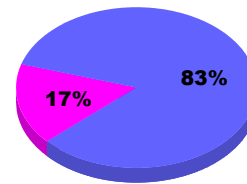

Gender Comparison 2011-2012

Jul/Aug/Sep

Legend: Male (Blue), Female (Magenta)